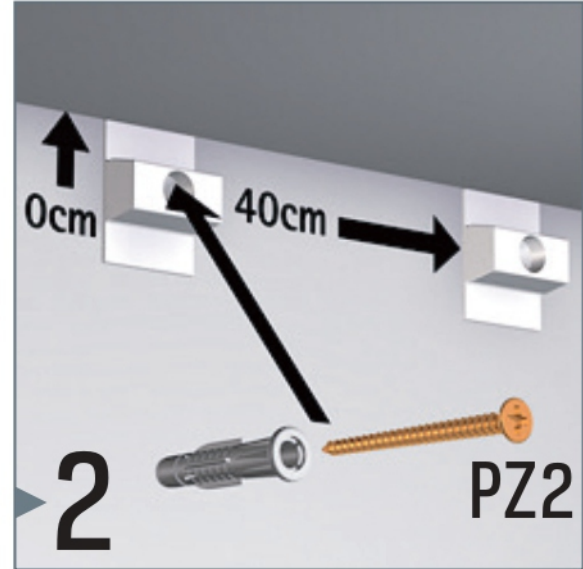

CLICK RAIL

3 CLIPS/M - 30 KG/M

Note: mount 1st clip about 10cm from end of rail off