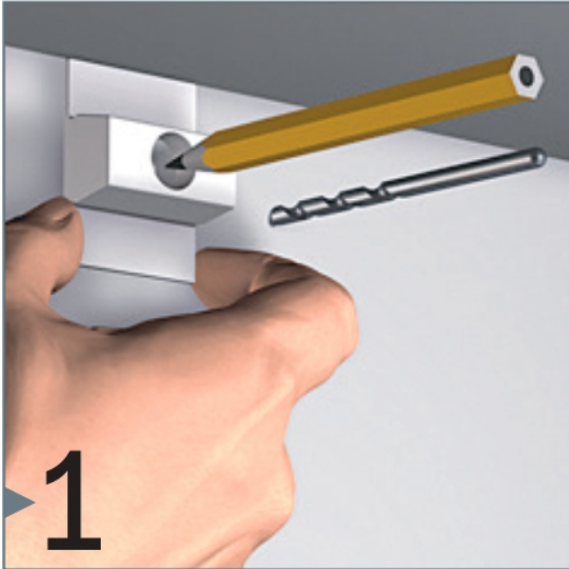

CLICK RAIL

3 CLIPS/M - 30 KG/M

Note: mount 1st clip about 10cm from end of rail off